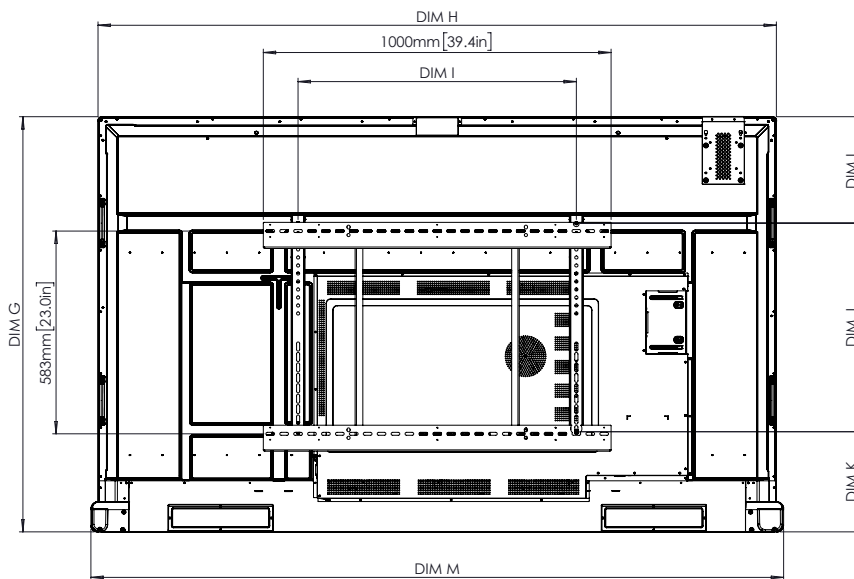

Back

DIM	DIMENSION
E	129mm [5.1in]
F	87mm [3.4in]
G	931mm [36.7in]
H	1484mm [58.4in]
I	600mm [23.6in]
J	400mm [15.7in]
K	293mm [11.6in]
L	237mm [9.3in]
M	1525mm [60.0in]

Side

* Optional ActivPanel fixed wall mount available to purchase

ActivPanel 10

TECHNICAL DRAWINGS - AP9-A75-NA

75"

Front

DIM	DIMENSION
A	1897mm [74.7in]
B	1653mm [65.1in]
C	931mm [36.6in]
D	98mm [3.9in]

Back

Side

DIM	DIMENSION
E	130mm [5.1in]
F	87mm [3.4in]
G	1056mm [41.6in]
H	1705mm [67.1in]
I	800mm [31.5in]
J	400mm [15.7in]
K	320mm [12.6in]
L	335mm [13.2in]
M	1746mm [68.7in]

* Optional ActivPanel fixed wall mount available to purchase

ActivPanel 10

TECHNICAL DRAWINGS

86"

Front

DIM	DIMENSION
A	2178mm [85.8in]
B	1898mm [74.7in]
C	1069mm [42.1in]
D	98mm [3.9in]

Back

Side

DIM	DIMENSION
E	130mm [5.1in]
F	87mm [3.4in]
G	1194mm [47.0in]
H	1950mm [76.8in]
I	800mm [31.5in]
J	600mm [23.6in]
K	288mm [11.3in]
L	306mm [12.0in]
M	1991mm [78.4in]

* Optional ActivPanel fixed wall mount available to purchase