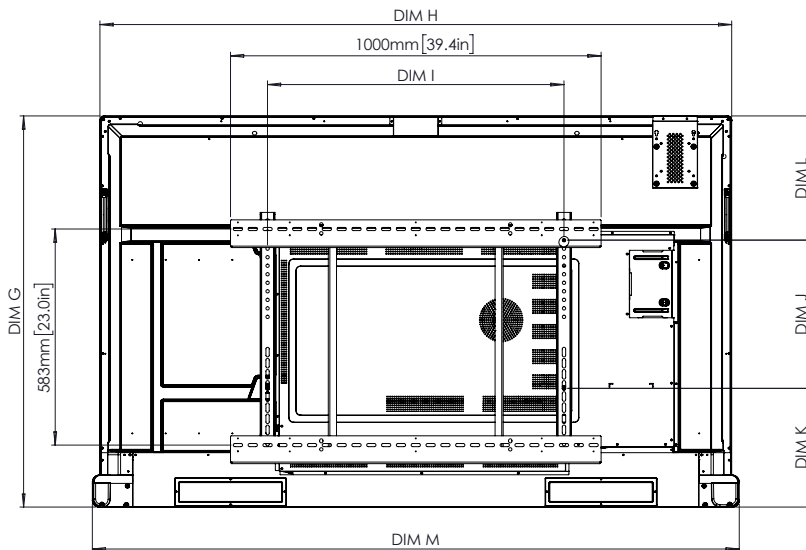

Back

DIM	DIMENSION
E	129mm [5.1in]
F	87mm [3.4in]
G	931mm [36.7in]
H	1484mm [58.4in]
I	600mm [23.6in]
J	400mm [15.7in]
K	293mm [11.6in]
L	237mm [9.3in]
M	1525mm [60.0in]

Side

* Optional ActivPanel fixed wall mount available to purchase

ActivPanel 10

TECHNICAL DRAWINGS - AP9-A75-NA

75"

Front

DIM	DIMENSION
A	1897mm [74.7in]
B	1653mm [65.1in]
C	931mm [36.6in]
D	98mm [3.9in]

Back

Side

DIM	DIMENSION
E	130mm [5.1in]
F	87mm [3.4in]
G	1056mm [41.6in]
H	1705mm [67.1in]
I	800mm [31.5in]
J	400mm [15.7in]
K	320mm [12.6in]
L	335mm [13.2in]
M	1746mm [68.7in]

* Optional ActivPanel fixed wall mount available to purchase

ActivPanel 10

TECHNICAL DRAWINGS

86"

Front

DIM	DIMENSION
A	2178mm [85.8in]
B	1898mm [74.7in]
C	1069mm [42.1in]
D	98mm [3.9in]

Back

Side

DIM	DIMENSION
E	130mm [5.1in]
F	87mm [3.4in]
G	1194mm [47.0in]
H	1950mm [76.8in]
I	800mm [31.5in]
J	600mm [23.6in]
K	288mm [11.3in]
L	306mm [12.0in]
M	1991mm [78.4in]

* Optional ActivPanel fixed wall mount available to purchase