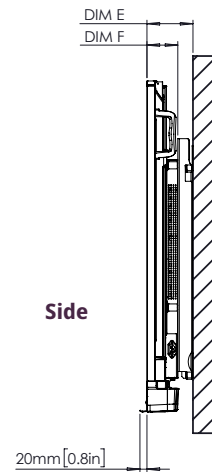

Back

DIM	DIMENSION
E	129mm [5.1in]
F	87mm [3.4in]
G	931mm [36.7in]
H	1484mm [58.4in]
I	600mm [23.6in]
J	400mm [15.7in]
K	293mm [11.6in]
L	237mm [9.3in]
M	1525mm [60.0in]

Side

* Optional ActivPanel fixed wall mount available to purchase

ActivPanel 10

TECHNICAL DRAWINGS - AP9-A75-NA

75"

Front

DIM	DIMENSION
A	1897mm [74.7in]
B	1653mm [65.1in]
C	931mm [36.6in]
D	98mm [3.9in]

Back

Side

DIM	DIMENSION
E	130mm [5.1in]
F	87mm [3.4in]
G	1056mm [41.6in]
H	1705mm [67.1in]
I	800mm [31.5in]
J	400mm [15.7in]
K	320mm [12.6in]
L	335mm [13.2in]
M	1746mm [68.7in]

* Optional ActivPanel fixed wall mount available to purchase

ActivPanel 10

TECHNICAL DRAWINGS

86"

Front

DIM	DIMENSION
A	2178mm [85.8in]
B	1898mm [74.7in]
C	1069mm [42.1in]
D	98mm [3.9in]

Back

Side

DIM	DIMENSION
E	130mm [5.1in]
F	87mm [3.4in]
G	1194mm [47.0in]
H	1950mm [76.8in]
I	800mm [31.5in]
J	600mm [23.6in]
K	288mm [11.3in]
L	306mm [12.0in]
M	1991mm [78.4in]

* Optional ActivPanel fixed wall mount available to purchase