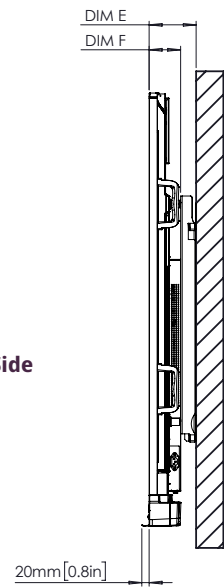

Back

DIM	DIMENSION
E	129mm [5.1in]
F	87mm [3.4in]
G	931mm [36.7in]
H	1484mm [58.4in]
I	600mm [23.6in]
J	400mm [15.7in]
K	293mm [11.6in]
L	237mm [9.3in]
M	1525mm [60.0in]

Side

* Optional ActivPanel fixed wall mount available to purchase

ActivPanel 10

TECHNICAL DRAWINGS - AP9-A75-NA

75"

Front

DIM	DIMENSION
A	1897mm [74.7in]
B	1653mm [65.1in]
C	931mm [36.6in]
D	98mm [3.9in]

Back

Side

DIM	DIMENSION
E	130mm [5.1in]
F	87mm [3.4in]
G	1056mm [41.6in]
H	1705mm [67.1in]
I	800mm [31.5in]
J	400mm [15.7in]
K	320mm [12.6in]
L	335mm [13.2in]
M	1746mm [68.7in]

* Optional ActivPanel fixed wall mount available to purchase

ActivPanel 10

TECHNICAL DRAWINGS

86"

Front

DIM	DIMENSION
A	2178mm [85.8in]
B	1898mm [74.7in]
C	1069mm [42.1in]
D	98mm [3.9in]

Back

Side

DIM	DIMENSION
E	130mm [5.1in]
F	87mm [3.4in]
G	1194mm [47.0in]
H	1950mm [76.8in]
I	800mm [31.5in]
J	600mm [23.6in]
K	288mm [11.3in]
L	306mm [12.0in]
M	1991mm [78.4in]

* Optional ActivPanel fixed wall mount available to purchase