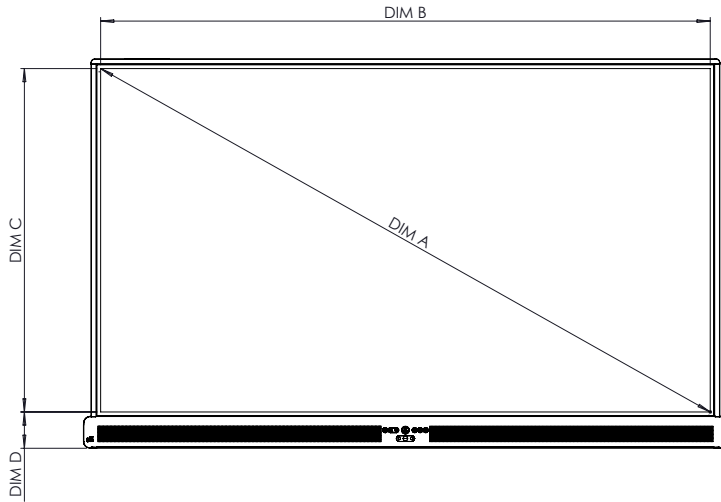

Back

DIM	DIMENSION
E	129mm [5.1in]
F	87mm [3.4in]
G	931mm [36.7in]
H	1484mm [58.4in]
I	600mm [23.6in]
J	400mm [15.7in]
K	293mm [11.6in]
L	237mm [9.3in]
M	1525mm [60.0in]

Side

* Optional ActivPanel fixed wall mount available to purchase

ActivPanel 10

TECHNICAL DRAWINGS - AP9-A75-NA

75"

Front

DIM	DIMENSION
A	1897mm [74.7in]
B	1653mm [65.1in]
C	931mm [36.6in]
D	98mm [3.9in]

Back

Side

DIM	DIMENSION
E	130mm [5.1in]
F	87mm [3.4in]
G	1056mm [41.6in]
H	1705mm [67.1in]
I	800mm [31.5in]
J	400mm [15.7in]
K	320mm [12.6in]
L	335mm [13.2in]
M	1746mm [68.7in]

* Optional ActivPanel fixed wall mount available to purchase

ActivPanel 10

TECHNICAL DRAWINGS

86"

Front

DIM	DIMENSION
A	2178mm [85.8in]
B	1898mm [74.7in]
C	1069mm [42.1in]
D	98mm [3.9in]

Back

Side

DIM	DIMENSION
E	130mm [5.1in]
F	87mm [3.4in]
G	1194mm [47.0in]
H	1950mm [76.8in]
I	800mm [31.5in]
J	600mm [23.6in]
K	288mm [11.3in]
L	306mm [12.0in]
M	1991mm [78.4in]

* Optional ActivPanel fixed wall mount available to purchase