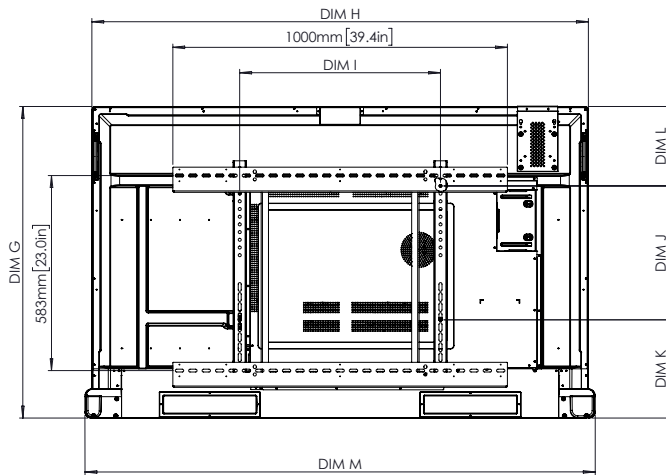

COMPLIANCE & CERTIFICATION

Regulatory Certifications	CE, FCC, IC, UL, CUL, CB, RCM
Energy Star Certified	Yes
Trade Agreements Act (TAA) Compliance	Yes

PHYSICAL SPECIFICATIONS

Panel Dimensions	65": 1484 x 107 x 931 mm (58.4 x 4.2 x 36.7 in) 75": 1705 x 107 x 1056 mm (67.1 x 4.2 x 41.6 in) 86": 1950 x 107 x 1194 mm (76.8 x 4.2 x 47 in)
Packed Dimensions	65": 1640 x 185 x 1030 mm (64.6 x 7.3 x 40.6 in) 75": 1860 x 185 x 1155 mm (73.2 x 7.3 x 45.5 in) 86": 2095 x 185 x 1290 mm (82.5 x 7.3 x 50.8 in)
Panel Net Weight	65": 37.8 kg (83.3 lbs) 75": 50.7 kg (111.8 lbs) 86": 62.9 kg (138.7 lbs)
Packed Weight	65": 46.6 kg (102.7 lbs) 75": 61 kg (134.5 lbs) 86": 75.3 kg (166 lbs)
Wall Mount Dimensions	65": 600 x 400 mm (23.6 x 15.8 in) 75": 800 x 400 mm (31.5 x 15.8 in) 86": 800 x 600 mm (31.5 x 23.6 in)

EDUCATION SOFTWARE LICENCE

ActivInspire® Professional	1 x Single User Licence Included
Promethean ActivSuite™	2 x Seats Included

ActivPanel 10

TECHNICAL DRAWINGS

65"

Front

DIM	DIMENSION
A	1643mm [64.7in]
B	1431mm [56.4in]
C	807mm [31.8in]
D	98mm [3.9in]

Back

DIM	DIMENSION
E	129mm [5.1in]
F	87mm [3.4in]
G	931mm [36.7in]
H	1484mm [58.4in]
I	600mm [23.6in]
J	400mm [15.7in]
K	293mm [11.6in]
L	237mm [9.3in]
M	1525mm [60.0in]

Side

* Optional ActivPanel fixed wall mount available to purchase

ActivPanel 10

TECHNICAL DRAWINGS - AP9-A75-NA

75"

Front

DIM	DIMENSION
A	1897mm [74.7in]
B	1653mm [65.1in]
C	931mm [36.6in]
D	98mm [3.9in]

Back

Side

DIM	DIMENSION
E	130mm [5.1in]
F	87mm [3.4in]
G	1056mm [41.6in]
H	1705mm [67.1in]
I	800mm [31.5in]
J	400mm [15.7in]
K	320mm [12.6in]
L	335mm [13.2in]
M	1746mm [68.7in]