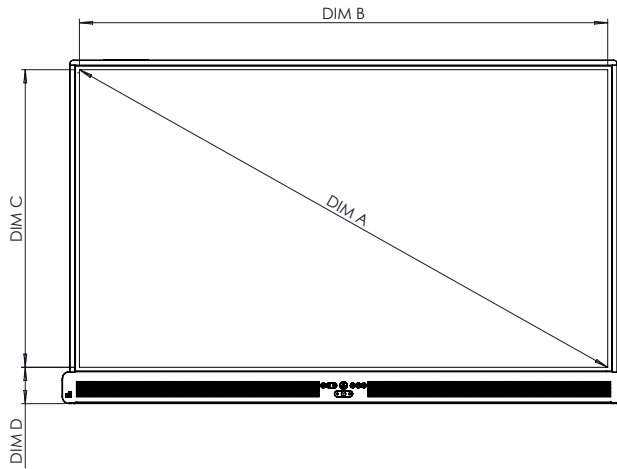

COMPLIANCE & CERTIFICATION

Regulatory Certifications	CE, FCC, IC, UL, CUL, CB, RCM
Energy Star Certified	Yes
Trade Agreements Act (TAA) Compliance	Yes

PHYSICAL SPECIFICATIONS

Panel Dimensions	65": 1484 x 107 x 931 mm (58.4 x 4.2 x 36.7 in) 75": 1705 x 107 x 1056 mm (67.1 x 4.2 x 41.6 in) 86": 1950 x 107 x 1194 mm (76.8 x 4.2 x 47 in)
Packed Dimensions	65": 1640 x 185 x 1030 mm (64.6 x 7.3 x 40.6 in) 75": 1860 x 185 x 1155 mm (73.2 x 7.3 x 45.5 in) 86": 2095 x 185 x 1290 mm (82.5 x 7.3 x 50.8 in)
Panel Net Weight	65": 37.8 kg (83.3 lbs) 75": 50.7 kg (111.8 lbs) 86": 62.9 kg (138.7 lbs)
Packed Weight	65": 46.6 kg (102.7 lbs) 75": 61 kg (134.5 lbs) 86": 75.3 kg (166 lbs)
Wall Mount Dimensions	65": 600 x 400 mm (23.6 x 15.8 in) 75": 800 x 400 mm (31.5 x 15.8 in) 86": 800 x 600 mm (31.5 x 23.6 in)

EDUCATION SOFTWARE LICENCE

ActivInspire® Professional	1 x Single User Licence Included
Promethean ActivSuite™	2 x Seats Included

ActivPanel 10

TECHNICAL DRAWINGS

65"

Front

DIM	DIMENSION
A	1643mm [64.7in]
B	1431mm [56.4in]
C	807mm [31.8in]
D	98mm [3.9in]

Back

DIM	DIMENSION
E	129mm [5.1in]
F	87mm [3.4in]
G	931mm [36.7in]
H	1484mm [58.4in]
I	600mm [23.6in]
J	400mm [15.7in]
K	293mm [11.6in]
L	237mm [9.3in]
M	1525mm [60.0in]

Side

* Optional ActivPanel fixed wall mount available to purchase

ActivPanel 10

TECHNICAL DRAWINGS - AP9-A75-NA

75"

Front

DIM	DIMENSION
A	1897mm [74.7in]
B	1653mm [65.1in]
C	931mm [36.6in]
D	98mm [3.9in]

Back

Side

DIM	DIMENSION
E	130mm [5.1in]
F	87mm [3.4in]
G	1056mm [41.6in]
H	1705mm [67.1in]
I	800mm [31.5in]
J	400mm [15.7in]
K	320mm [12.6in]
L	335mm [13.2in]
M	1746mm [68.7in]