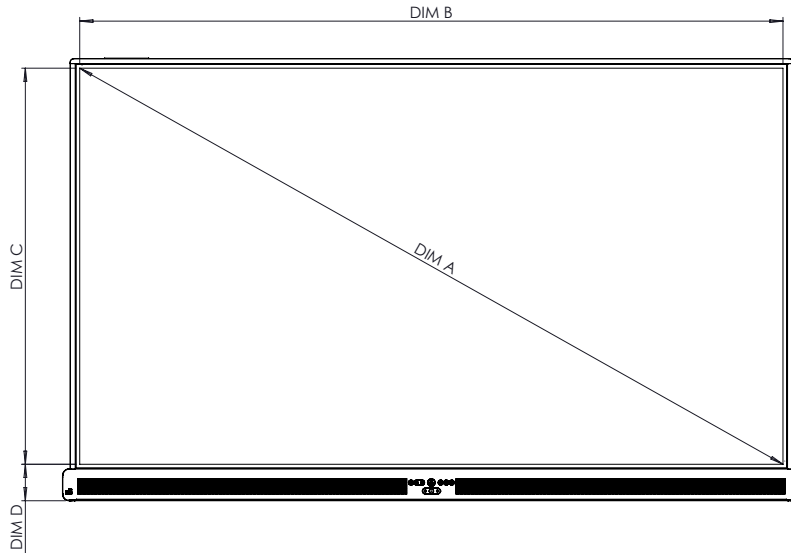

Back

DIM	DIMENSION
E	129mm [5.1in]
F	87mm [3.4in]
G	931mm [36.7in]
H	1484mm [58.4in]
I	600mm [23.6in]
J	400mm [15.7in]
K	293mm [11.6in]
L	237mm [9.3in]
M	1525mm [60.0in]

Side

* Optional ActivPanel fixed wall mount available to purchase

ActivPanel 10

TECHNICAL DRAWINGS - AP9-A75-NA

75"

Front

DIM	DIMENSION
A	1897mm [74.7in]
B	1653mm [65.1in]
C	931mm [36.6in]
D	98mm [3.9in]

Back

Side

DIM	DIMENSION
E	130mm [5.1in]
F	87mm [3.4in]
G	1056mm [41.6in]
H	1705mm [67.1in]
I	800mm [31.5in]
J	400mm [15.7in]
K	320mm [12.6in]
L	335mm [13.2in]
M	1746mm [68.7in]

* Optional ActivPanel fixed wall mount available to purchase

ActivPanel 10

TECHNICAL DRAWINGS

86"

Front

DIM	DIMENSION
A	2178mm [85.8in]
B	1898mm [74.7in]
C	1069mm [42.1in]
D	98mm [3.9in]

Back

Side

DIM	DIMENSION
E	130mm [5.1in]
F	87mm [3.4in]
G	1194mm [47.0in]
H	1950mm [76.8in]
I	800mm [31.5in]
J	600mm [23.6in]
K	288mm [11.3in]
L	306mm [12.0in]
M	1991mm [78.4in]

* Optional ActivPanel fixed wall mount available to purchase