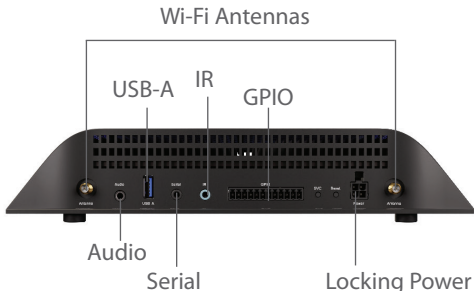

BRIGHTSIGN XC5

REVOLUTIONARY PERFORMANCE ACROSS MULTIPLE SCREENS

BrightSign XC5 is in a category of its own that outperforms signage PCs with ease. Two models offer differing levels of HTML5 performance, both offer stunning 8K and a complete set of connectivity options. From 4-screen video walls to blazing-fast 3D Web GL applications, XC5 does it all. Crafting video wall and multi-screen presentations are significantly streamlined with multi-output players and our BrightWall feature. With multiple HDMI outputs, stellar HTML5 performance and stunning 8k video, XC5 is the most powerful player BrightSign has ever created.

Features

- Revolutionary HTML5 performance
  - Discover ultra-smooth motion graphics rendered at incredibly high framerates
  - Interact with highly responsive multi-touch HTML5 animations
  - Runs intense CSS animations, 3D WebGL & JavaScript
  - Experience significantly accelerated content load times
- Streamline video walls & multiple screens with a single multi-output player
- Offers stunning 8K video & graphics
- Performs hardware accelerated 4K video rotation
- Runs BrightSign OS to boost reliability, security & uptimes

Rear View