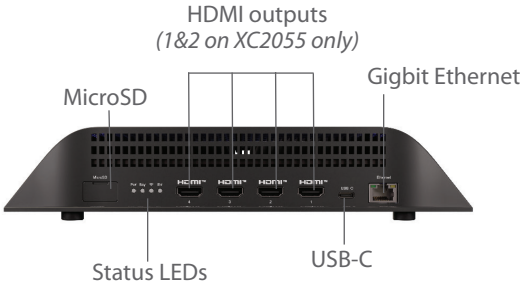

BRIGHTSIGN XC5

REVOLUTIONARY PERFORMANCE ACROSS MULTIPLE SCREENS

BrightSign XC5 is in a category of its own that outperforms signage PCs with ease. Two models offer differing levels of HTML5 performance, both offer stunning 8K and a complete set of connectivity options. From 4-screen video walls to blazing-fast 3D Web GL applications, XC5 does it all. Crafting video wall and multi-screen presentations are significantly streamlined with multi-output players and our BrightWall feature. With multiple HDMI outputs, stellar HTML5 performance and stunning 8k video, XC5 is the most powerful player BrightSign has ever created.

Features

- Revolutionary HTML5 performance
  - Discover ultra-smooth motion graphics rendered at incredibly high framerates
  - Interact with highly responsive multi-touch HTML5 animations
  - Runs intense CSS animations, 3D WebGL & JavaScript
  - Experience significantly accelerated content load times
- Streamline video walls & multiple screens with a single multi-output player
- Offers stunning 8K video & graphics
- Performs hardware accelerated 4K video rotation
- Runs BrightSign OS to boost reliability, security & uptimes

Front View