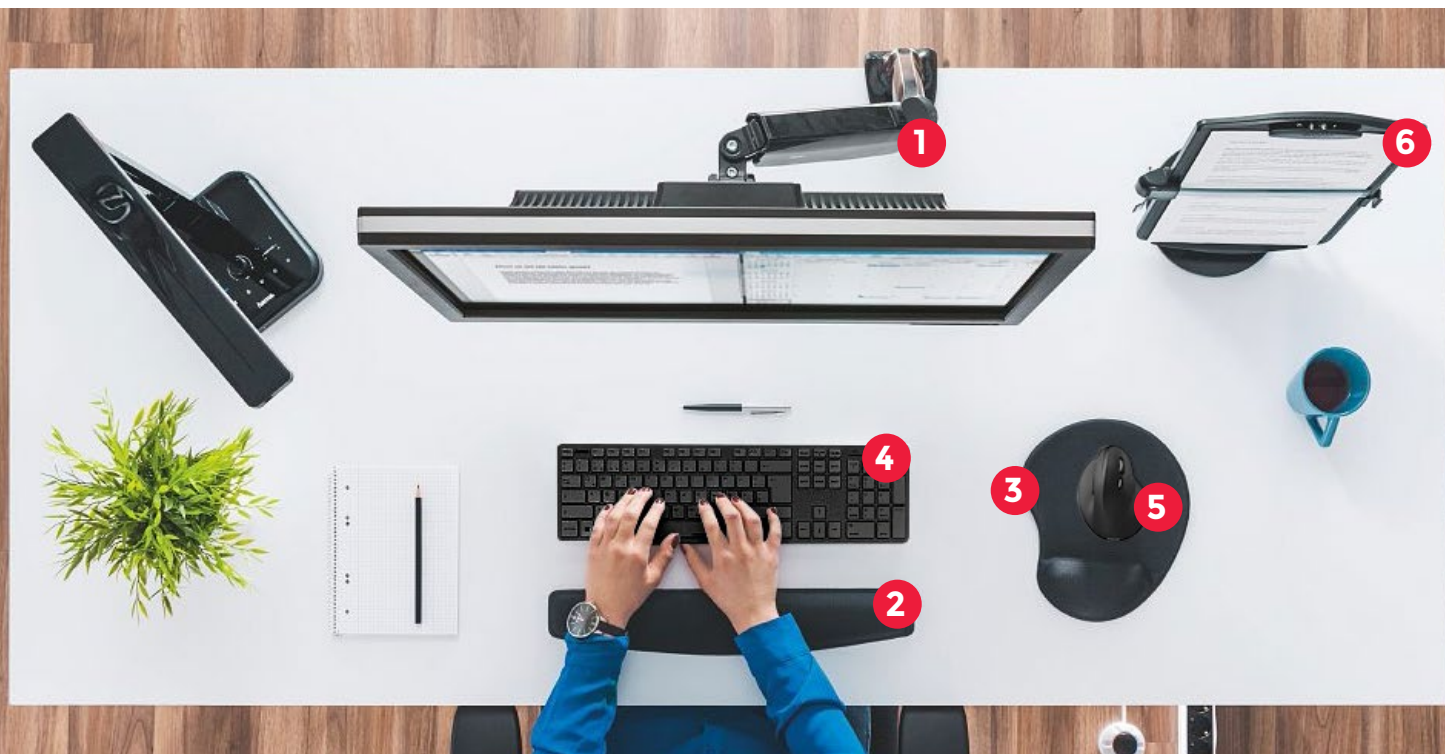

Ergonomic Solutions for the Workplace

Increased comfort for happy and healthy staff

HAMA00095819

Monitor arm

- 360° rotation and swivel arms for full flexibility
- Pneumatic spring for continuous vertical orientation

HAMA54775

Wrist rest

- Memory foam reduces pressure points and prevents wrist pain

HAMA54779

Mouse mat

- Ergonomically designed to comfortably support wrist

HAMA73182664

Cortino Wireless Keyboard

- Flat, soft touch keyboard with 12 programmable media keys

HAMA00182699

Vertical wireless mouse

- Vertical design prevents shoulder and wrist pain and strain
- Easy access buttons and DPI switch for speed adjustment